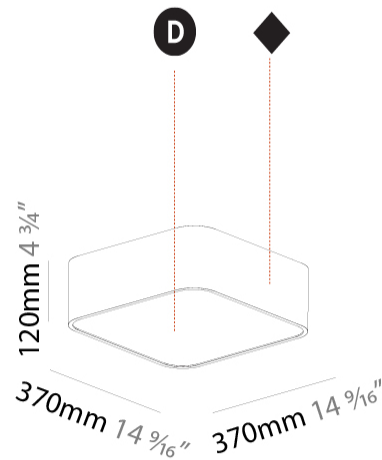

GENERAL

Series: Smoothy
Subseries: Smoothy Standard
Brand: Prolicht
Division: Architectural
Mounting Type: Surface
Mounting Location: Ceiling
Subcategory: Ambient

PHYSICAL

Shape: Square
Length (mm): 370
Length (in): 14 ⁹/₁₆
Width (mm): 370
Width (in): 14 ⁹/₁₆
Height (mm): 120
Height (in): 4 ³/₄
Light Distribution: Direct
Weight (kg): 3.458
Weight (lbs): 7.61
Diffuser: PMMA - Opal or Micro-Prism
Fixture Finish: SSR / BKV / CWI / CRY / HAB / UFT / ITA / RUA / FTG / MYG / LOD / PUS / FRO / FUP / KIA / POP / BLS / SPG / MEY / GOH / GUM / CHC / COM / ABZ / JAG / OBR / MOS / ROR
Fixture Material: Extruded Aluminum / Steel

ELECTRICAL

Lamp Type: LED (Zhaga Standard)
Input Wattage (W): 13.2
Total Output Wattage (W): 12
Dimming: Non-Dimmable
Driver Included: Yes
Driver Location: Integrated
Driver Type: Constant Current -Universal
Driver Class: Class 2
Input Voltage (V): 120 - 277
Constant Current (MA): 350
Upon Request: 0-10Vdc dimming / Phase dimming 120Vac only

LED

Color Temperature (°K): 3000 / 3500 / 4000
Max. Delivered Lumen (lm): 1380 / 1401 / 1430
CRI: >80 CRI
Efficiency (%): 0.867
Lamp Life (hrs): 50000

OPTICAL

RATINGS AND CERTIFICATIONS

Certified By: Certified for North American Standards
IP rating: IP20