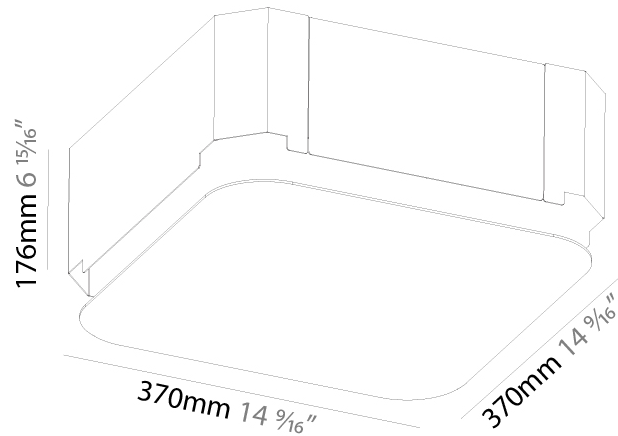

#### PHYSICAL

Shape: Square
Length (mm): 370
Length (in): 14 <sup>9</sup> / <sub>16</sub>
Width (mm): 370
Width (in): 14 <sup>9</sup> / <sub>16</sub>
Height (mm): 120
Height (in): 4 <sup>3</sup> / <sub>4</sub>
Light Distribution: Direct
Weight (kg): 3.458
Weight (lbs): 7.61
Diffuser: PMMA - Opal or Micro-Prism
Fixture Finish: SSR / BKV / CWI / CRY / HAB / UFT / ITA / RUA / FTG / MYG / LOD / PUS / FRO / FUP / KIA / POP / BLS / SPG / MEY / GOH / GUM / CHC / COM / ABZ / JAG / OBR / MOS / ROR
Fixture Material: Extruded Aluminum / Steel

### PHYSICAL

Shape: Square  
Length (mm): 370  
Length (in): 14 <sup>9</sup>/<sub>16</sub>"  
Width (mm): 370  
Width (in): 14 <sup>9</sup>/<sub>16</sub>"  
Depth (mm): 176  
Depth (in): 6 <sup>15</sup>/<sub>16</sub>"  
Ceiling Thickness (mm): 10 / 12.5 / 15 / 25 / 30  
Ceiling Thickness (in): 3/8 or 1/2 or 9/16 or 1 or 1 3/16  
Min. Recessing Depth (mm): 200  
Min. Recessing Depth (in): 7 <sup>7</sup>/<sub>8</sub>"  
Light Distribution: Direct  
Weight (kg): 4.236  
Weight (lbs): 9.32  
Diffuser: PMMA - Opal  
Fixture Material: Extruded Aluminum / Steel  
Cut-out Measurements: 405mm / 15 15/16" x 405mm 15 15/16"  
Upon Request: Unique Sizes Unique Ceiling Thickness Unique Mounting Depth Spot Inserts

#### RATINGS AND CERTIFICATIONS

Certified By: Certified for North American Standards  
IP rating: IP20

200mm 7 <sup>7</sup>/<sub>8</sub>" 405mm x 405mm 15 15/16" x 15 15/16" 10 | 12 1/2 | 15 | 25 | 30mm 3/8" 1/2" 9/16" 1" 1 3/16"